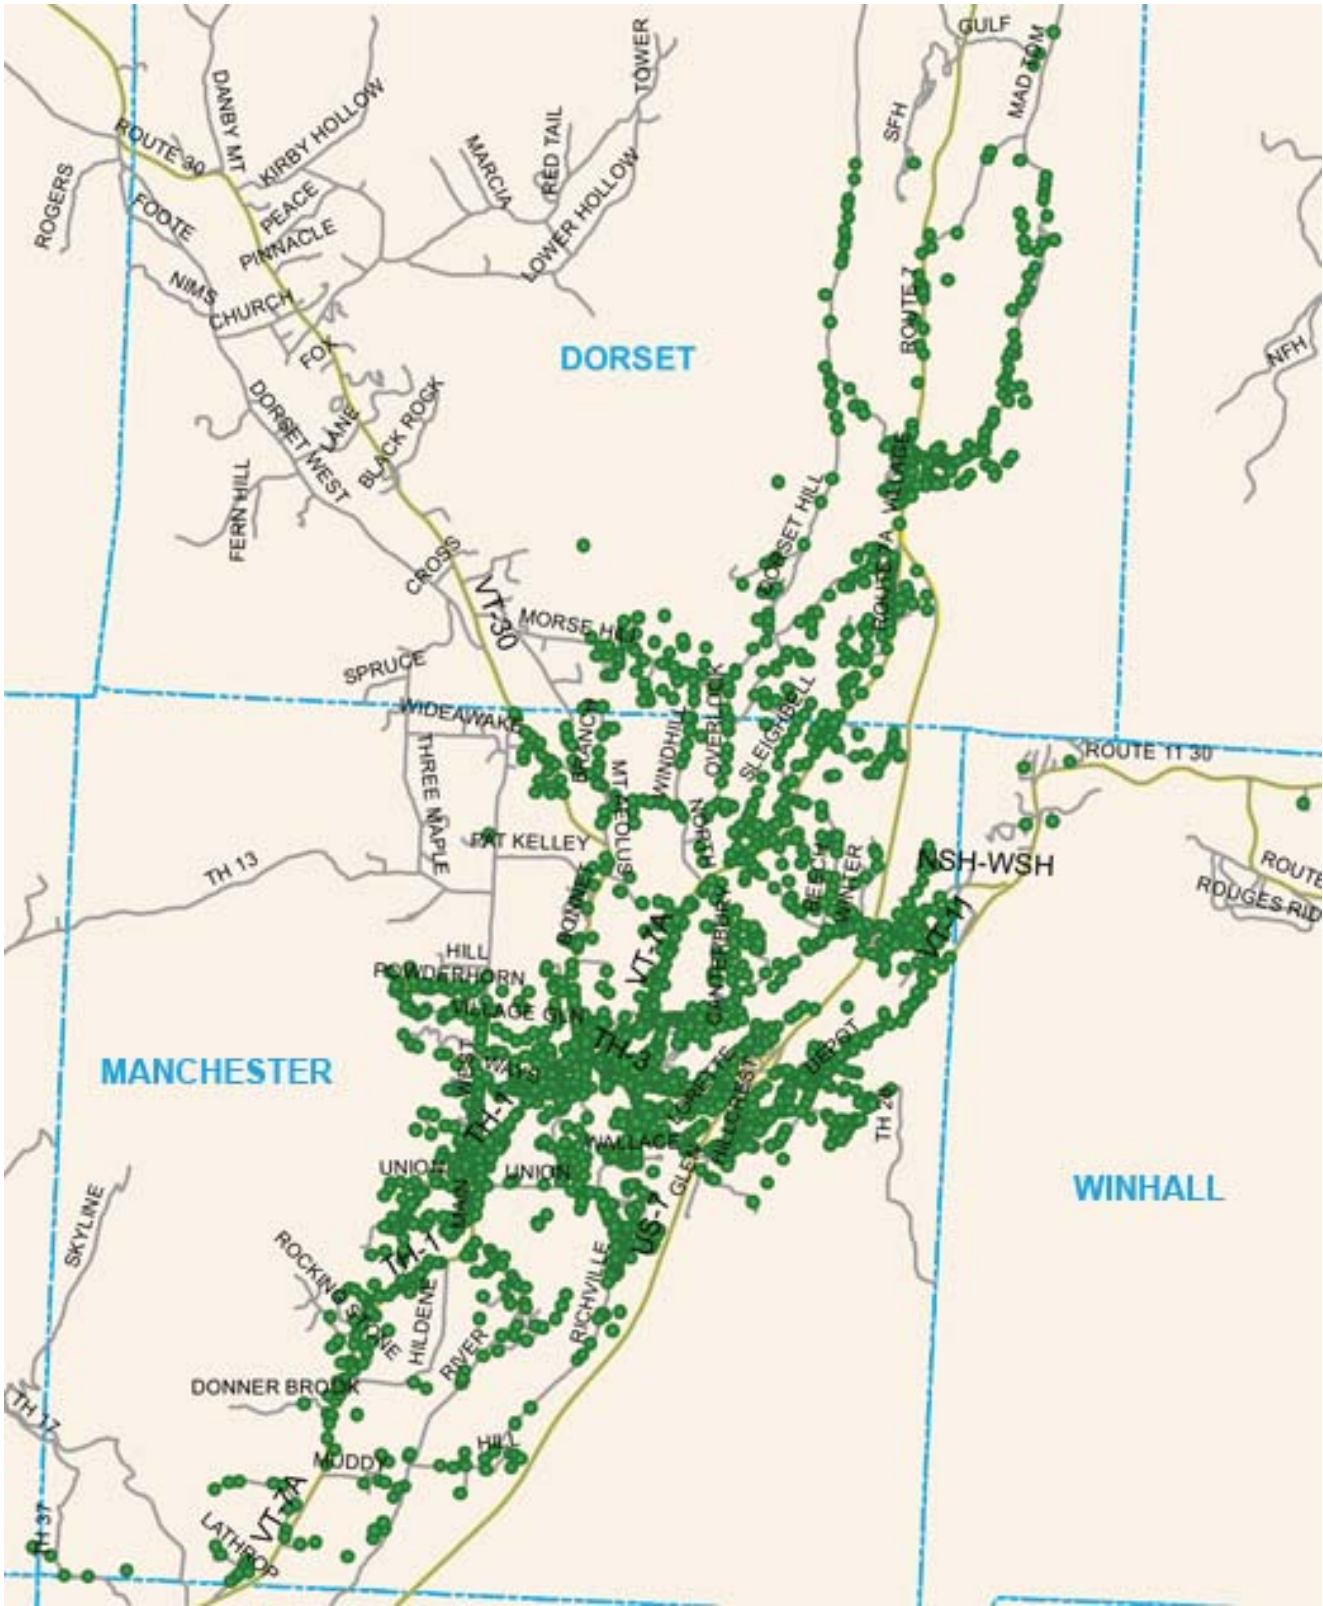

Geographically Targeted Accounts in the Manchester Area

The map above illustrates the Global Positioning System (GPS) coordinates of the utility accounts affected by Efficiency Vermont Geographic Targeting. The points on the map are meant to represent the physical locations of targeted accounts. Please note they may not be 100% accurate.